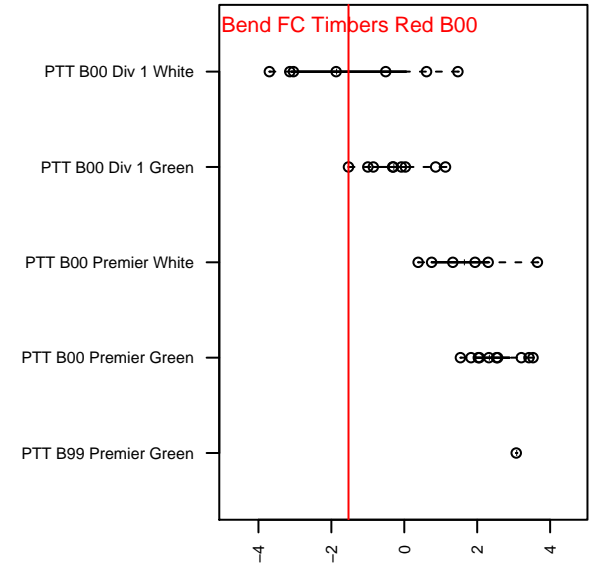

Bend FC Timbers Red B00

Bend FC
 Bend, OR
 B00 total strength=1096
 attack=3.67 defense=2.12
 fall league = PTT B00 Div 1 Green
 notes= was Oregon Rush Nike; A team

alt names used:
 BEND FC TIMBERS 00 BOYS RED (OR)
 Bend FC Timbers B00 Red
 Bend FC Timbers – 00B RED
 Bend FC Timbers – 00B RED

Venues played:
 2015 Capital Cup BU15
 2015 Bend Premier Cup U15B SILVER U15
 2015 PTT B00 Division 1 Green
 2015 OYS Presidents Cup B00

Bend FC Timbers Red B00
 Dots are actual minus expected GF (blue circles) and GA (red triangles).
 Blue line is smoothed change in attack strength. Red is smoothed change in defense strength.

**attack and defense variance (black dot)
relative to other teams
and top 10 in region**

**attack and defense rating
relative to others at age
and all opponents in last 13 months**

Performance relative to 13 month average