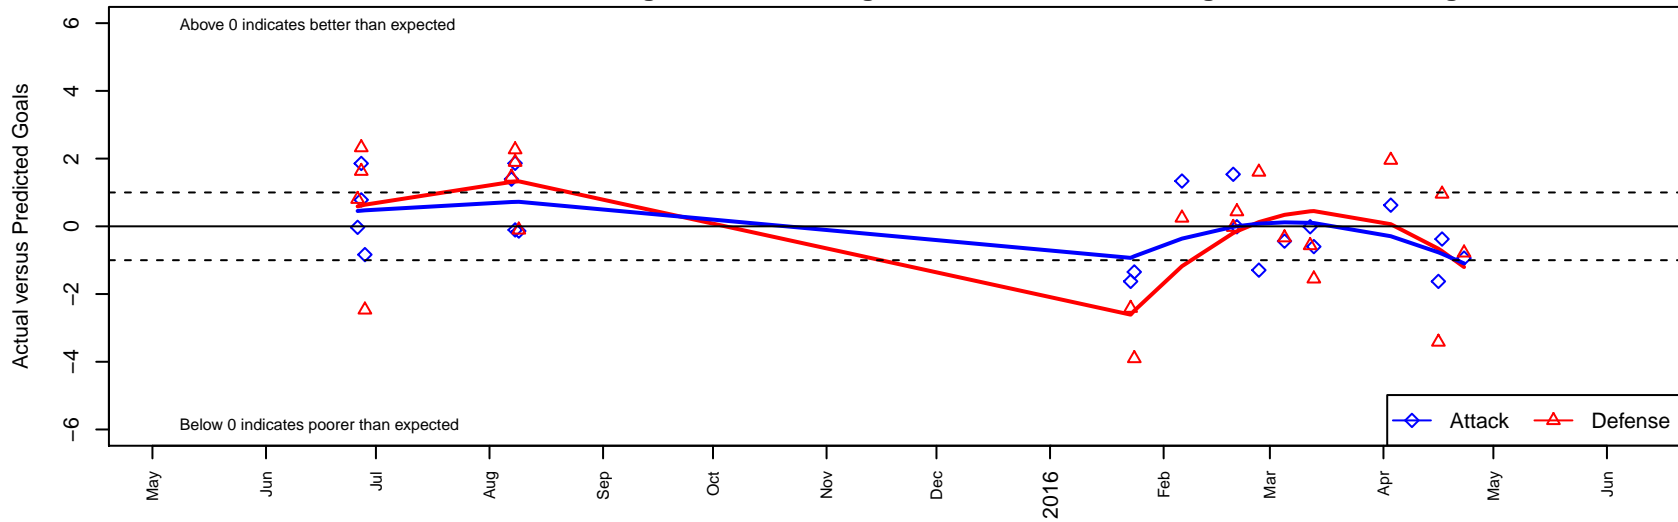

Bend FC Timbers Red B00

Bend FC
 Bend, OR
 B00 total strength=1096
 attack=3.67 defense=2.12
 fall league = PTT B00 Div 1 Green
 notes= was Oregon Rush Nike; A team

alt names used:
 BEND FC TIMBERS 00 BOYS RED (OR)
 Bend FC Timbers B00 Red
 Bend FC Timbers – 00B RED
 Bend FC Timbers – 00B RED

Venues played:
 2015 Capital Cup BU15
 2015 Bend Premier Cup U15B SILVER U15
 2015 PTT B00 Division 1 Green
 2015 OYS Presidents Cup B00

Bend FC Timbers Red B00
 Dots are actual minus expected GF (blue circles) and GA (red triangles).
 Blue line is smoothed change in attack strength. Red is smoothed change in defense strength.

**attack and defense variance (black dot)
relative to other teams
and top 10 in region**

**attack and defense rating
relative to others at age
and all opponents in last 13 months**

Performance relative to 13 month average